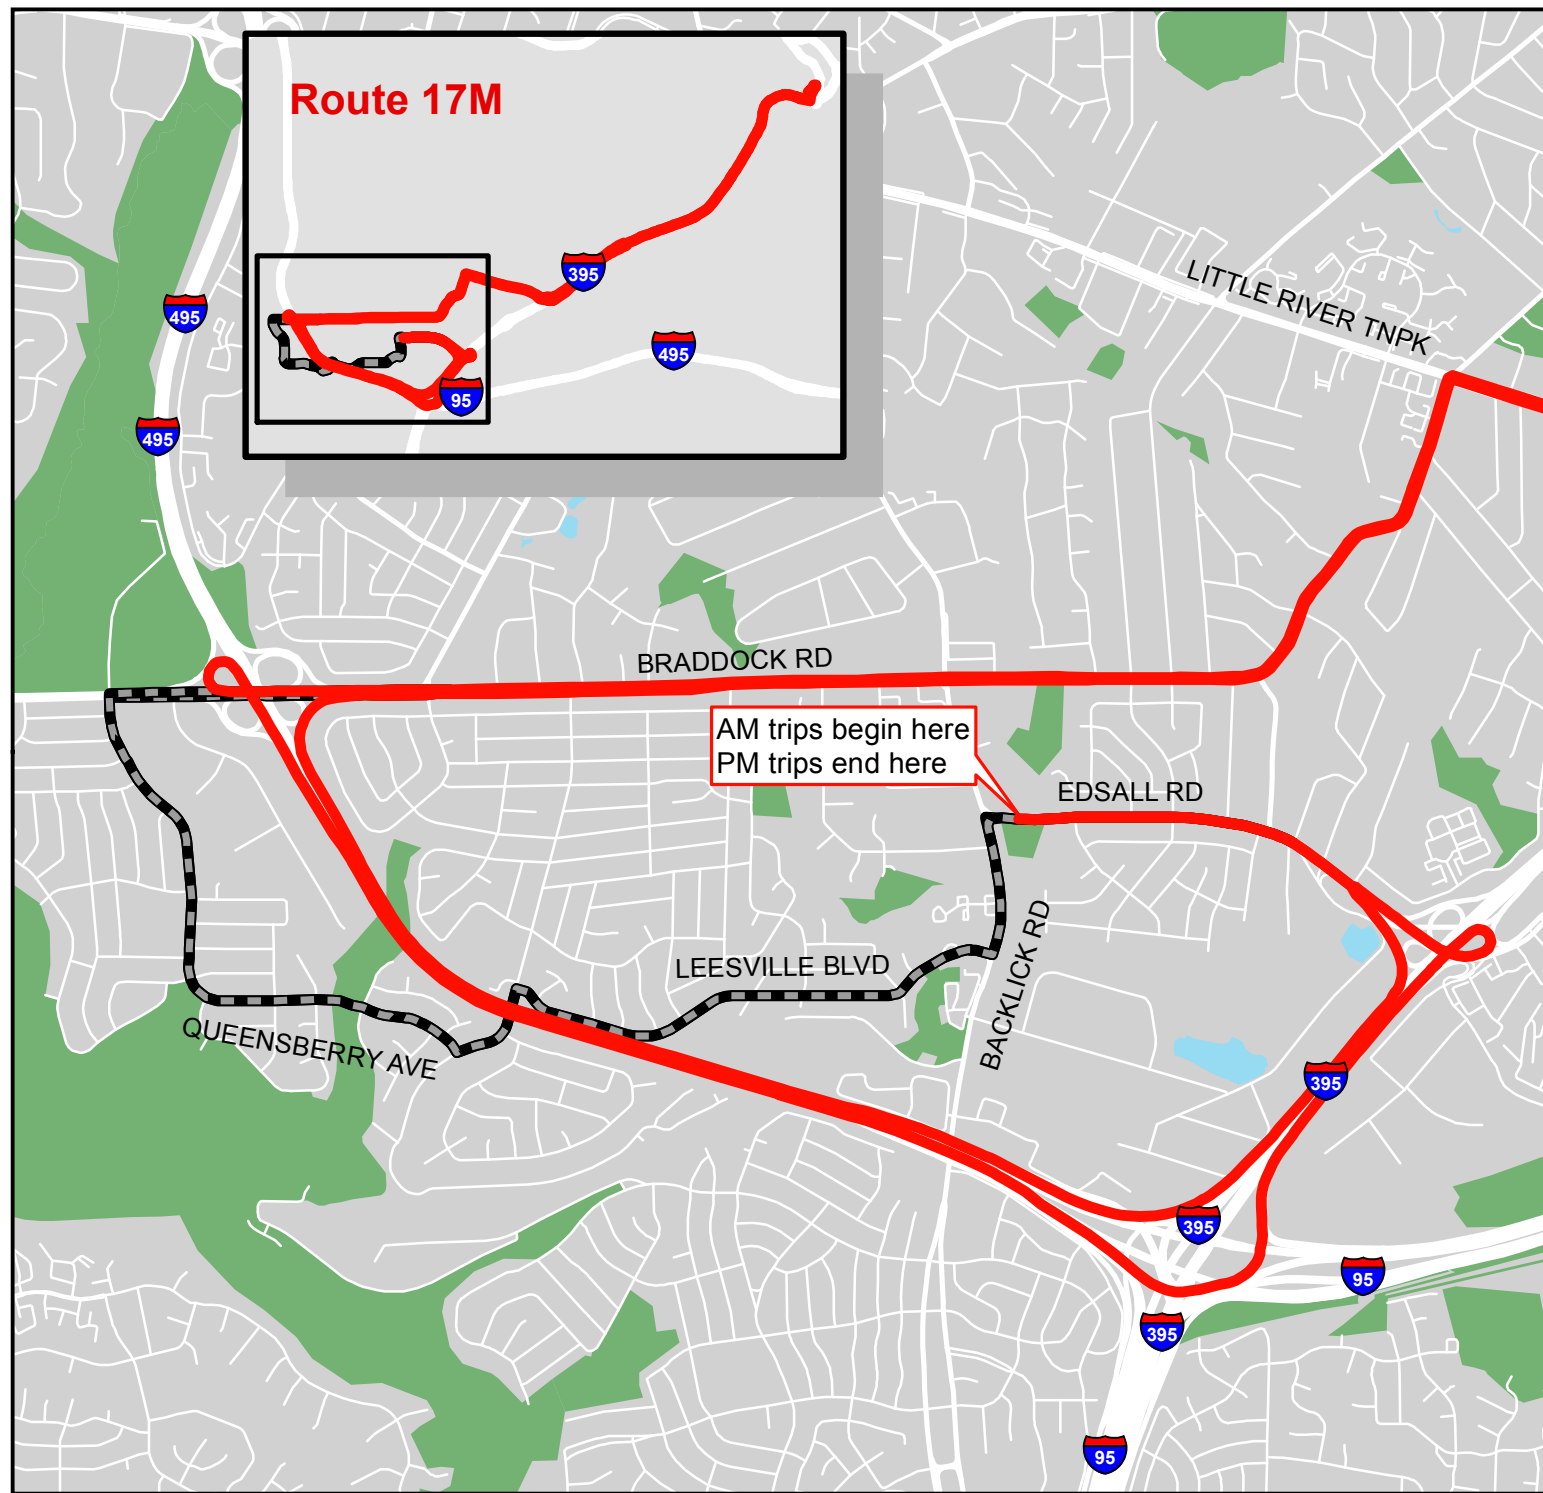

Metrobus Snow Detour Map

17M

Kings Park-
North Springfield Line

Legend

-  17M Snow Detour
-  Not Served During Snow
-  Roads
-  Parks
-  Water

WINTER 2023-2024

Route 17M

AM trips begin here
PM trips end here

BRADDOCK RD

EDSALL RD

LEESVILLE BLVD

BACKLICK RD

QUEENSBERRY AVE

LITTLE RIVER TNPK